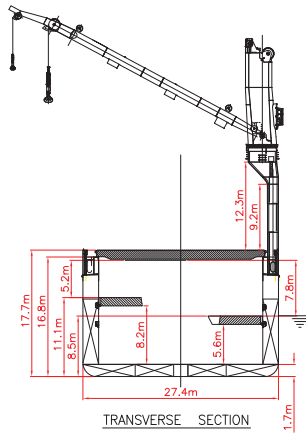

— Da Type 2 Class 2 —