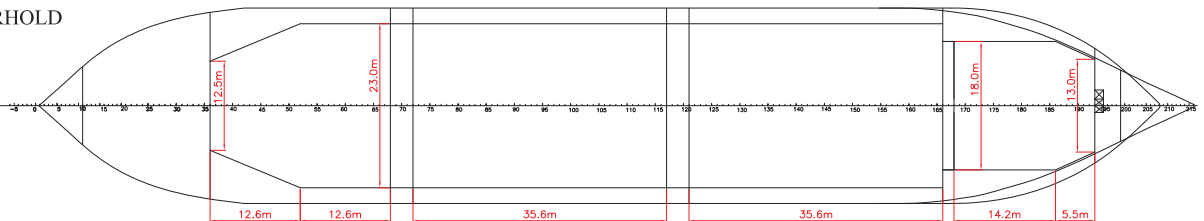

— Da Type 2 Class 2 —

COSCO Shipping Americas Inc.
Telephone: +1-281-497-4300
E-mail: Americas@coscoht.com

COSCO Shipping Europe B.V.
Telephone: +31-10-24 04 777
E-mail: Europe@coscoht.com