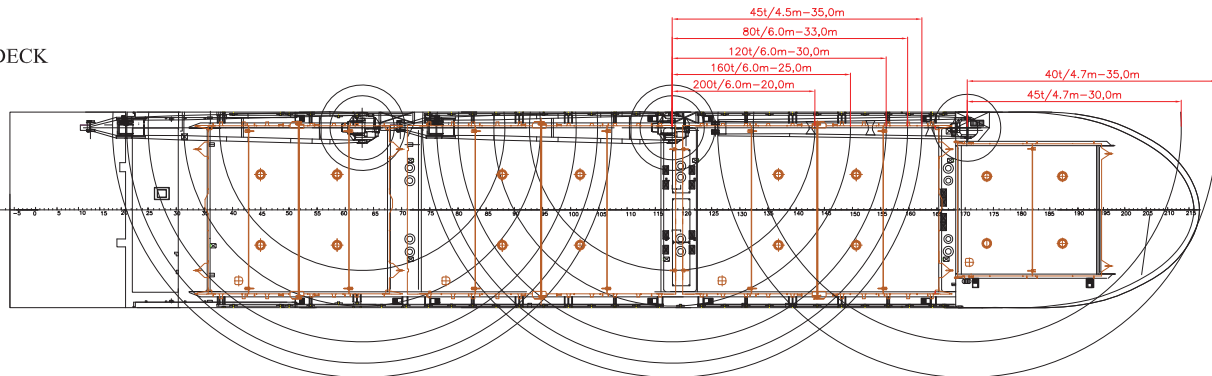

— Da Type 2 Class 2 —

ENDECK

COSCO Shipping Americas Inc.
Telephone: +1-281-497-4300
E-mail: Americas@coscoht.com

COSCO Shipping Europe B.V.
Telephone: +31-10-24 04 777
E-mail: Europe@coscoht.com