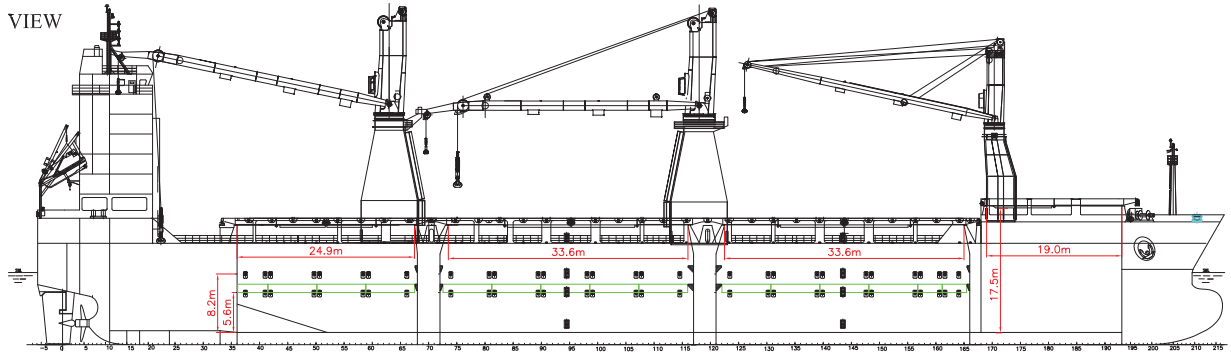

— Da Type 2 Class 2 —

VIEW

I DECK

COSCO Shipping Americas Inc.
Telephone: +1-281-497-4300
E-mail: Americas@coscoht.com

COSCO Shipping Europe B.V.
Telephone: +31-10-24 04 777
E-mail: Europe@coscoht.com