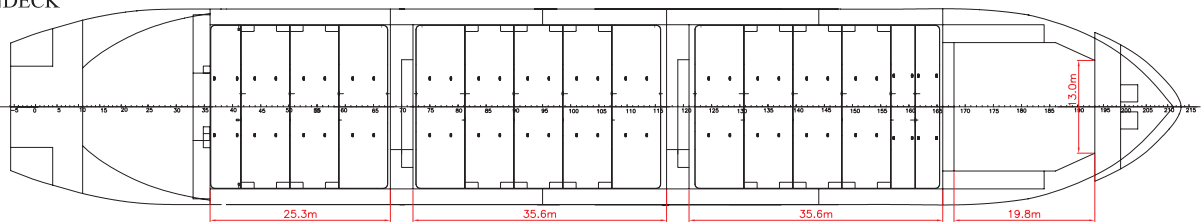

ENDECK

ERHOLD