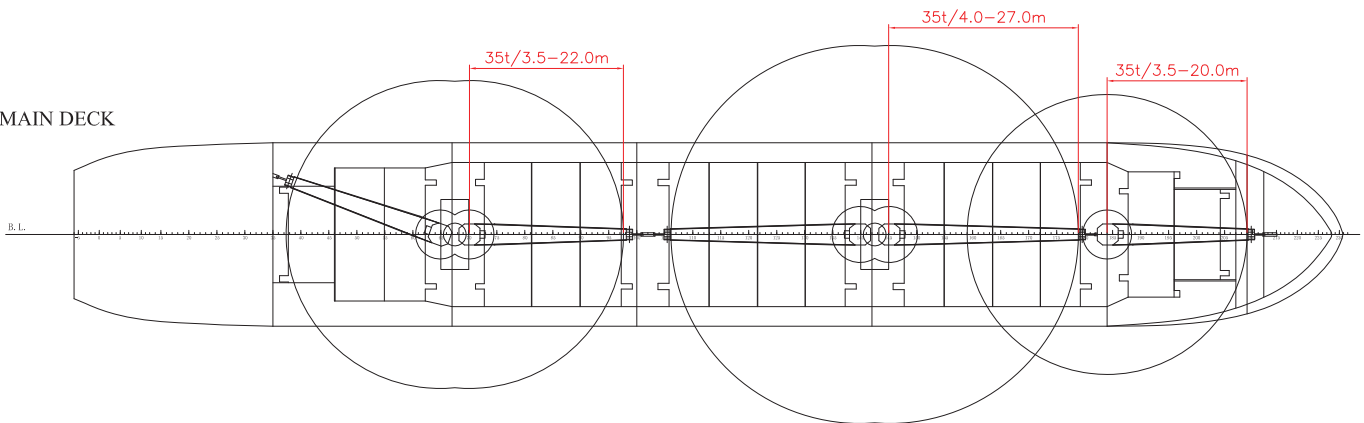

COSCO HEAVY TRANSPORT

— Le Type —

<u>Vessel Name</u>	<u>Built</u>
Le Yi	2000
Le Li	2000
Le Cong	2000
Le He	2001

Main Data

Flag:	Chinese
Classification:	CCS
Speed:	14 knots
LOA:	182.67 m (599.3 ft)
Breadth moulded:	26.2 m (86 ft)
Depth:	14.0 m (45.9 ft)
Draft:	10.0 m (32.8 ft)
Deadweight:	28,450 mt
SWL	35 mt x 5 (Comb 70 mt)
TEU	1069
Shape Box Hold	

www.coscoht.com

— Le Type —

TRANSVERSE SECTION

SIDE VIEW

MAIN DECK

TWEENDECK

LOWERHOLD

COSCO Shipping Americas Inc.
Telephone: +1-281-497-4300
E-mail: Americas@coscoht.com