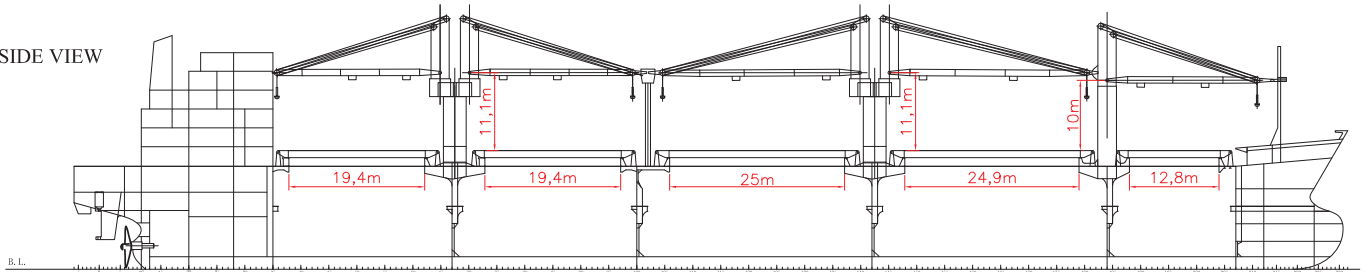

COSCO HEAVY TRANSPORT

— Le Type —

<u>Vessel Name</u>	<u>Built</u>
Le Yi	2000
Le Li	2000
Le Cong	2000
Le He	2001

Main Data

Flag:	Chinese
Classification:	CCS
Speed:	14 knots
LOA:	182.67 m (599.3 ft)
Breadth moulded:	26.2 m (86 ft)
Depth:	14.0 m (45.9 ft)
Draft:	10.0 m (32.8 ft)
Deadweight:	28,450 mt
SWL	35 mt x 5 (Comb 70 mt)
TEU	1069
Shape Box Hold	

www.coscoht.com

— Le Type —

TRANSVERSE SECTION

SIDE VIEW

MAIN DECK

TWEENDECK

LOWERHOLD

COSCO Shipping Americas Inc.
Telephone: +1-281-497-4300
E-mail: Americas@coscoht.com