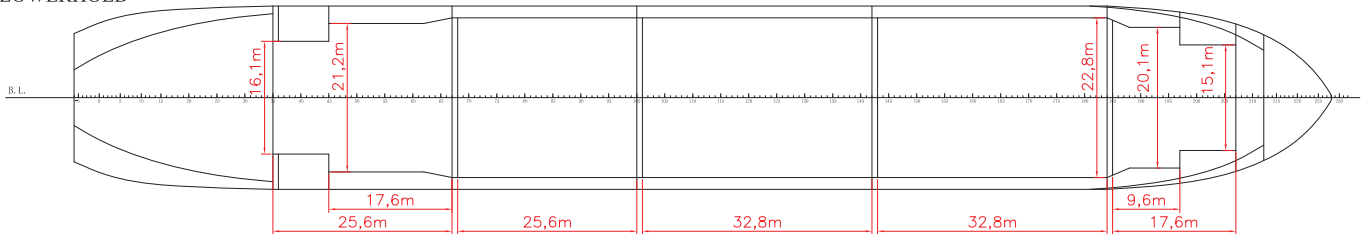

COSCO HEAVY TRANSPORT

— Le Type —

<u>Vessel Name</u>	<u>Built</u>
Le Yi	2000
Le Li	2000
Le Cong	2000
Le He	2001

Main Data

Flag:	Chinese
Classification:	CCS
Speed:	14 knots
LOA:	182.67 m (599.3 ft)
Breadth moulded:	26.2 m (86 ft)
Depth:	14.0 m (45.9 ft)
Draft:	10.0 m (32.8 ft)
Deadweight:	28,450 mt
SWL	35 mt x 5 (Comb 70 mt)
TEU	1069
Shape Box Hold	

www.coscoht.com

— Le Type —

TRANSVERSE SECTION

SIDE VIEW

MAIN DECK

TWEENDECK

LOWERHOLD

COSCO Shipping Americas Inc.
Telephone: +1-281-497-4300
E-mail: Americas@coscoht.com