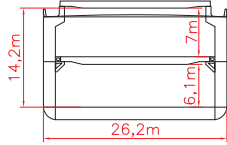

COSCO HEAVY TRANSPORT

— Le Type —

<u>Vessel Name</u>	<u>Built</u>
Le Yi	2000
Le Li	2000
Le Cong	2000
Le He	2001

Main Data

Flag:	Chinese
Classification:	CCS
Speed:	14 knots
LOA:	182.67 m (599.3 ft)
Breadth moulded:	26.2 m (86 ft)
Depth:	14.0 m (45.9 ft)
Draft:	10.0 m (32.8 ft)
Deadweight:	28,450 mt
SWL	35 mt x 5 (Comb 70 mt)
TEU	1069
Shape Box Hold	

www.coscoht.com

— Le Type —

TRANSVERSE SECTION

SIDE VIEW

MAIN DECK

TWEENDECK

LOWERHOLD

COSCO Shipping Americas Inc.
Telephone: +1-281-497-4300
E-mail: Americas@coscoht.com