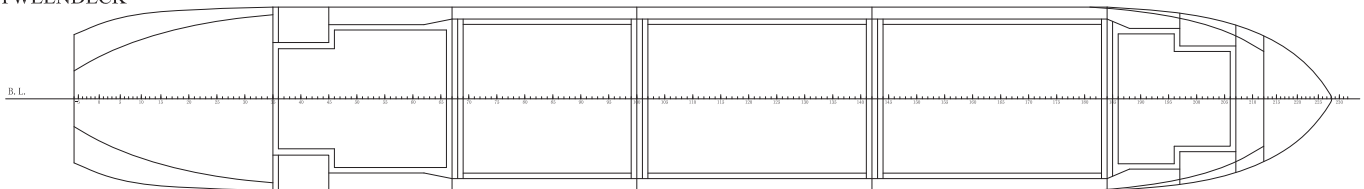

COSCO HEAVY TRANSPORT

— Le Type —

<u>Vessel Name</u>	<u>Built</u>
Le Yi	2000
Le Li	2000
Le Cong	2000
Le He	2001

Main Data

Flag:	Chinese
Classification:	CCS
Speed:	14 knots
LOA:	182.67 m (599.3 ft)
Breadth moulded:	26.2 m (86 ft)
Depth:	14.0 m (45.9 ft)
Draft:	10.0 m (32.8 ft)
Deadweight:	28,450 mt
SWL	35 mt x 5 (Comb 70 mt)
TEU	1069
Shape Box Hold	

www.coscoht.com

— Le Type —

TRANSVERSE SECTION

SIDE VIEW

MAIN DECK

TWEENDECK

LOWERHOLD

COSCO Shipping Americas Inc.
Telephone: +1-281-497-4300
E-mail: Americas@coscoht.com