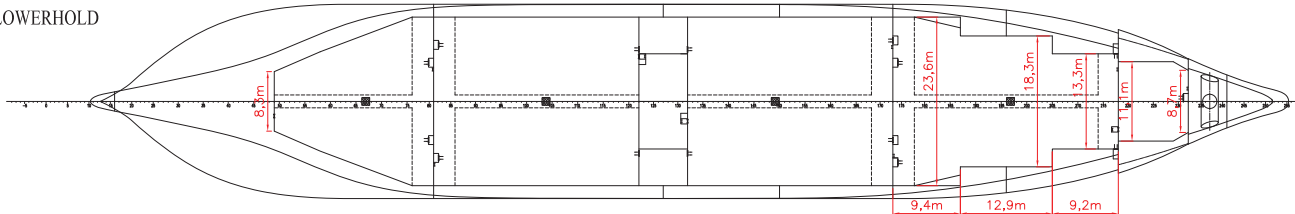

— Song Type 2 —

COSCO Shipping Americas Inc.
Telephone: +1-281-497-4300
E-mail: Americas@coscoht.com

COSCO Shipping Europe B.V.
Telephone: +31-10-24 04 777
E-mail: Europe@coscoht.com