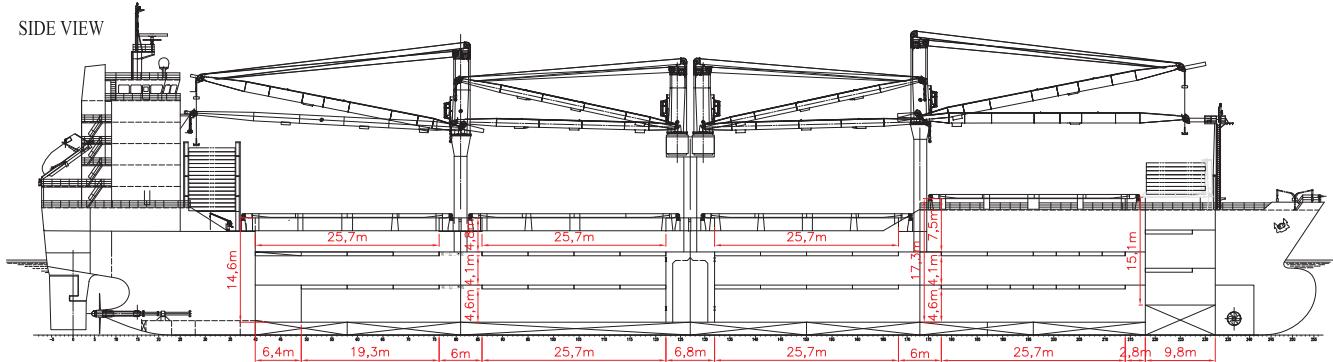

Built

2010
2010
2011
2011
2011
2012
2012
2012
2012
2012
2012
2012

Main Data

Flag:	Chinese/Hong Kong
Classification:	CCS
Speed:	15.1 knots
LOA:	179.5 m (588.9 ft)
Breadth moulded:	27.2 m (89.24 ft)
Depth:	14.5 m (47.6 ft)
Draft:	10.2 m (33.46 ft)
Deadweight:	27,000 mt
SWL	40 mt x 1 + 45 mt x 2 + 90 mt x 1 (Comb 180 mt)
TEU	1344
Triple Deck in Hold	

www.coscoht.com

— Song Type 2 —

SECTION FR 49-57

SECTION FR 57-76

SECTION FR178-187

SECTION FR187-196

SIDE VIEW

MAIN DECK