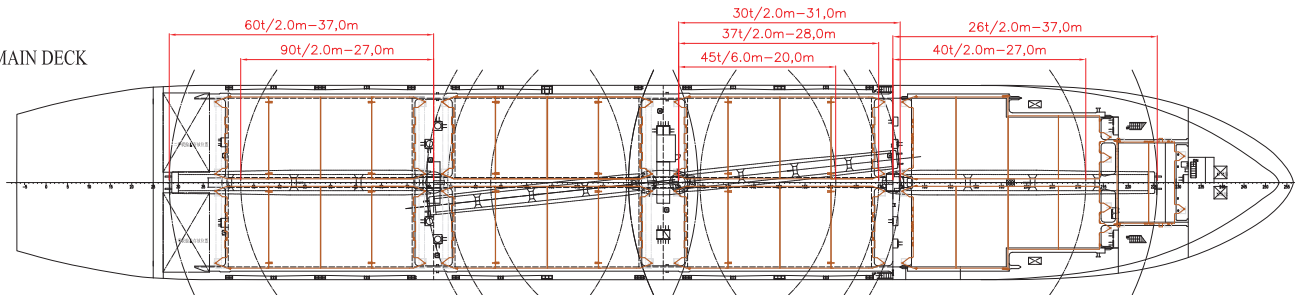

Built

2010
2010
2011
2011
2011
2012
2012
2012
2012
2012
2012
2012

Main Data

Flag:	Chinese/Hong Kong
Classification:	CCS
Speed:	15.1 knots
LOA:	179.5 m (588.9 ft)
Breadth moulded:	27.2 m (89.24 ft)
Depth:	14.5 m (47.6 ft)
Draft:	10.2 m (33.46 ft)
Deadweight:	27,000 mt
SWL	40 mt x 1 + 45 mt x 2 + 90 mt x 1 (Comb 180 mt)
TEU	1344
Triple Deck in Hold	

www.coscoht.com

— Song Type 2 —

SECTION FR 49-57

SECTION FR 57-76

SECTION FR178-187

SECTION FR187-196

SIDE VIEW

MAIN DECK