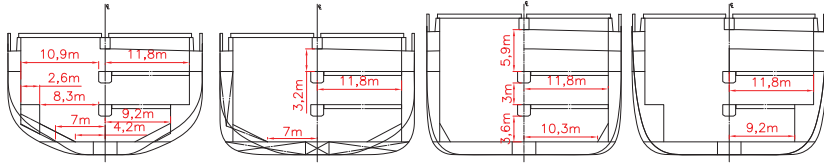

— Song Type 2 —

SECTION FR 49-57

SECTION FR 57-76

SECTION FR178-187

SECTION FR187-196

SIDE VIEW