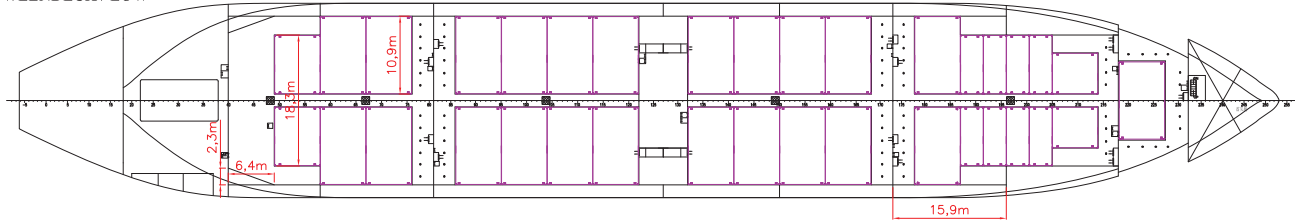

TWEEDECK / LOW

LOWERHOLD