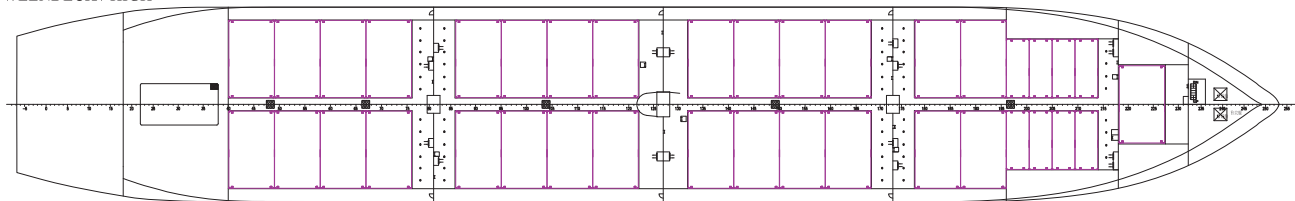

TWEEDECK / HIGH

TWEEDECK / LOW