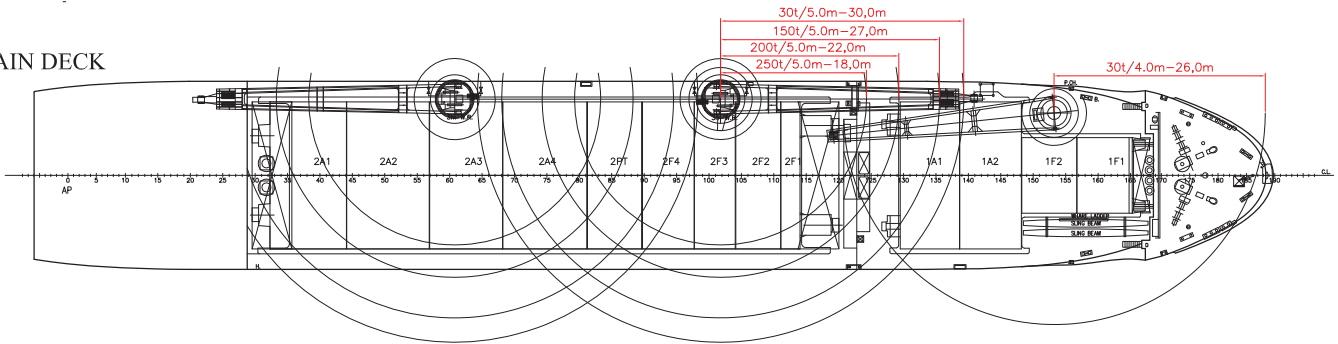

COSCO HEAVY TRANSPORT

— Da Type 1 —

Vessel Name

Da Zhong
Da Hua
Da Fu
Da Qiang

Built

1998
1998
1998
1998

Main Data

Flag:	Panama
Classification:	LRS+100A1 LI+LMC UMS
Speed:	15.2 knots
LOA:	153 m (502 ft)
Breadth moulded:	23 m (75.46 ft)
Depth:	14.1 m (46.26 ft)
Draft:	9.1 m (29.9 ft)
Deadweight:	16,967 mt
SWL	30 mt x 1 + 250 mt x 2 (Comb 500 mt)
TEU	685
Adjustable Tween Deck	

www.coscoht.com

— Da Type 1 —

SIDE VIEW

MAIN DECK

TWEEDECK

LOWERHOLD

COSCO Shipping Americas Inc.
 Telephone: +1-281-497-4300
 E-mail: Americas@coscoht.com

COSCO Shipping Europe B.V.
 Telephone: +31-10-24 04 777
 E-mail: Europe@coscoht.com