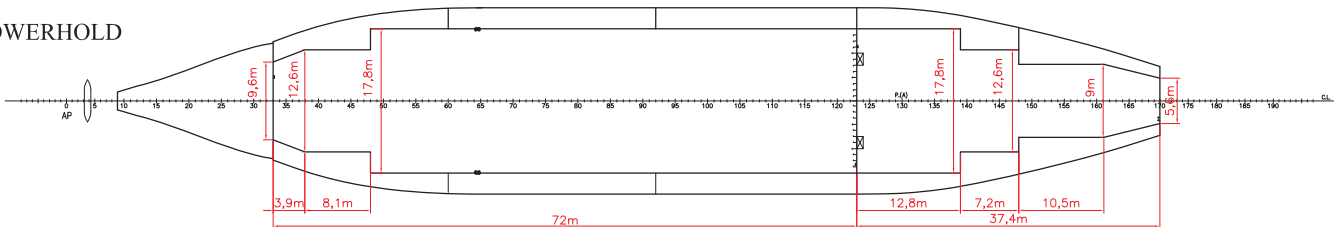

— Da Type 1 —

COSCO Shipping Americas Inc.
Telephone: +1-281-497-4300
E-mail: Americas@coscoht.com

COSCO Shipping Europe B.V.
Telephone: +31-10-24 04 777
E-mail: Europe@coscoht.com