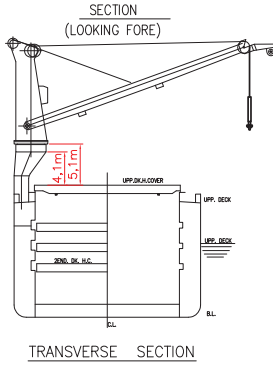

— Da Type 1 —

COSCO Shipping Americas Inc.
Telephone: +1-281-497-4300
E-mail: Americas@coscoht.com

COSCO Shipping Europe B.V.
Telephone: +31-10-24 04 777
E-mail: Europe@coscoht.com