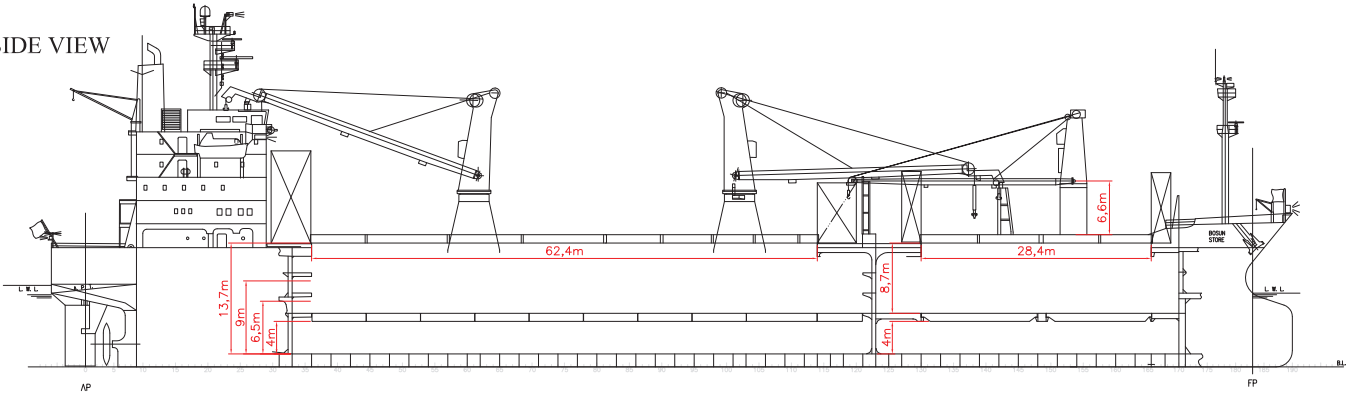

SIDE VIEW

MAIN DECK