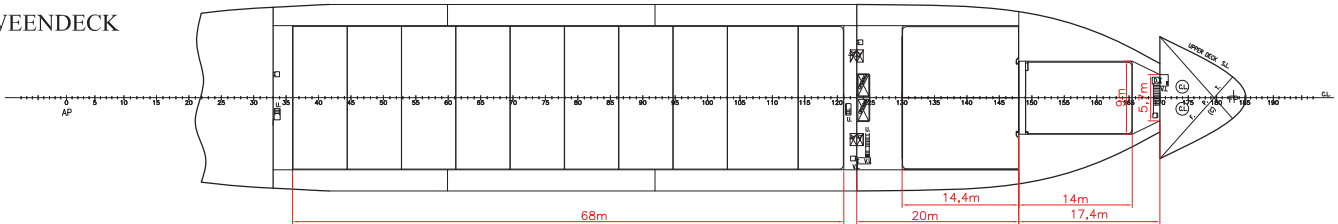

— Da Type 1 —

LOWERHOLD

COSCO Shipping Americas Inc.
Telephone: +1-281-497-4300
E-mail: Americas@coscoht.com

COSCO Shipping Europe B.V.
Telephone: +31-10-24 04 777
E-mail: Europe@coscoht.com