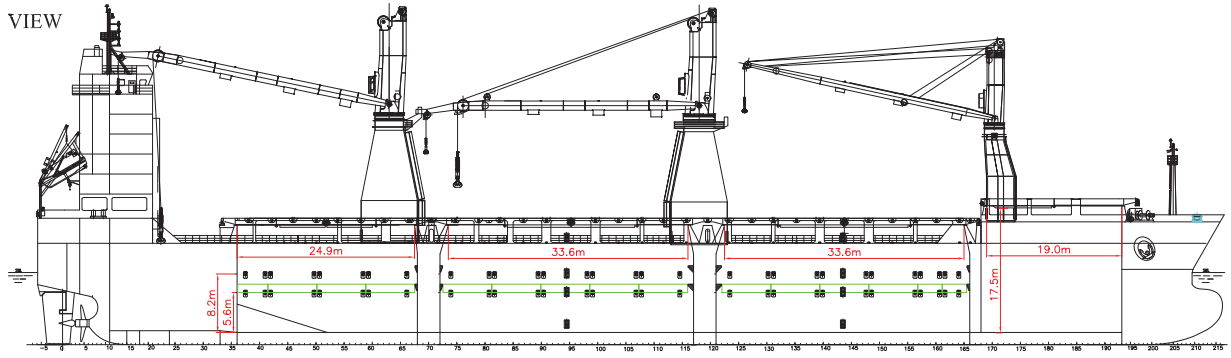

— Da Type 2 Class 2 —

VIEW

I DECK

COSCO Shipping Americas Inc.
Telephone: +1-281-497-4300
E-mail: Americas@coscoht.com

COSCO Shipping Europe B.V.
Telephone: +31-10-24 04 777
E-mail: Europe@coscoht.com