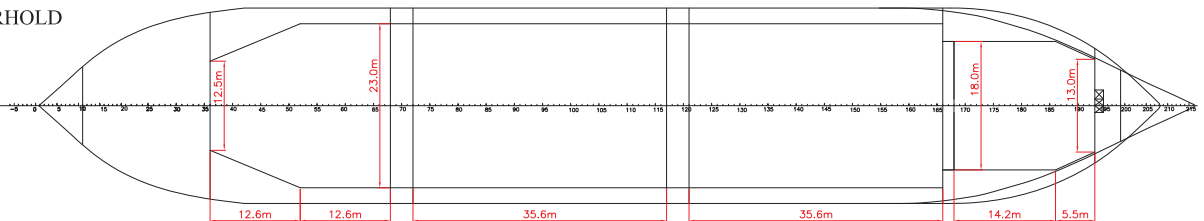

— Da Type 2 Class 2 —

COSCO Shipping Americas Inc.
Telephone: +1-281-497-4300
E-mail: Americas@coscoht.com

COSCO Shipping Europe B.V.
Telephone: +31-10-24 04 777
E-mail: Europe@coscoht.com