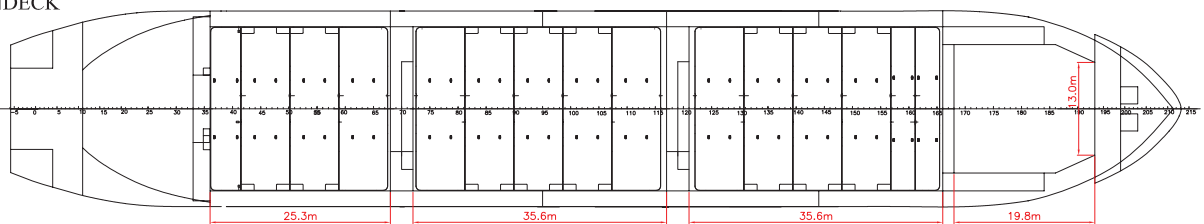

ENDECK

ERHOLD