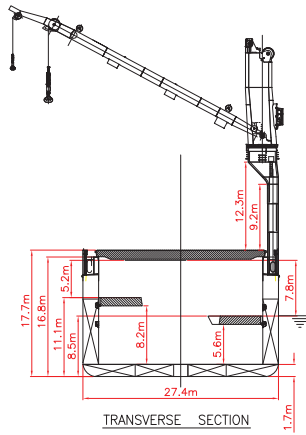

— Da Type 2 Class 2 —