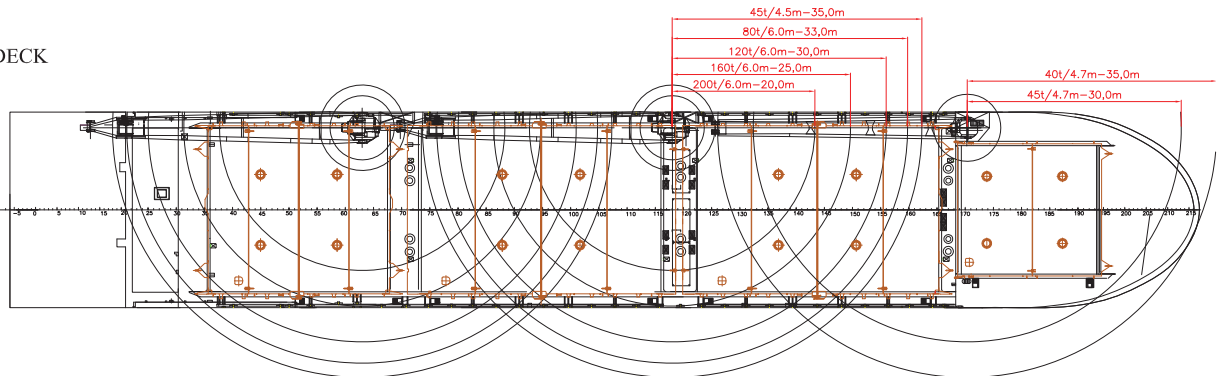

— Da Type 2 Class 2 —

ENDECK

COSCO Shipping Americas Inc.
Telephone: +1-281-497-4300
E-mail: Americas@coscoht.com

COSCO Shipping Europe B.V.
Telephone: +31-10-24 04 777
E-mail: Europe@coscoht.com