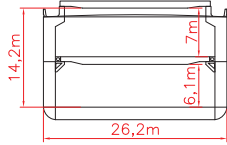

COSCO HEAVY TRANSPORT

— Le Type —

<u>Vessel Name</u>	<u>Built</u>
Le Yi	2000
Le Li	2000
Le Cong	2000
Le He	2001

Main Data

Flag:	Chinese
Classification:	CCS
Speed:	14 knots
LOA:	182.67 m (599.3 ft)
Breadth moulded:	26.2 m (86 ft)
Depth:	14.0 m (45.9 ft)
Draft:	10.0 m (32.8 ft)
Deadweight:	28,450 mt
SWL	35 mt x 5 (Comb 70 mt)
TEU	1069
Shape Box Hold	

www.coscoht.com

— Le Type —

TRANSVERSE SECTION

SIDE VIEW

MAIN DECK

TWEENDECK

LOWERHOLD

COSCO Shipping Americas Inc.
Telephone: +1-281-497-4300
E-mail: Americas@coscoht.com