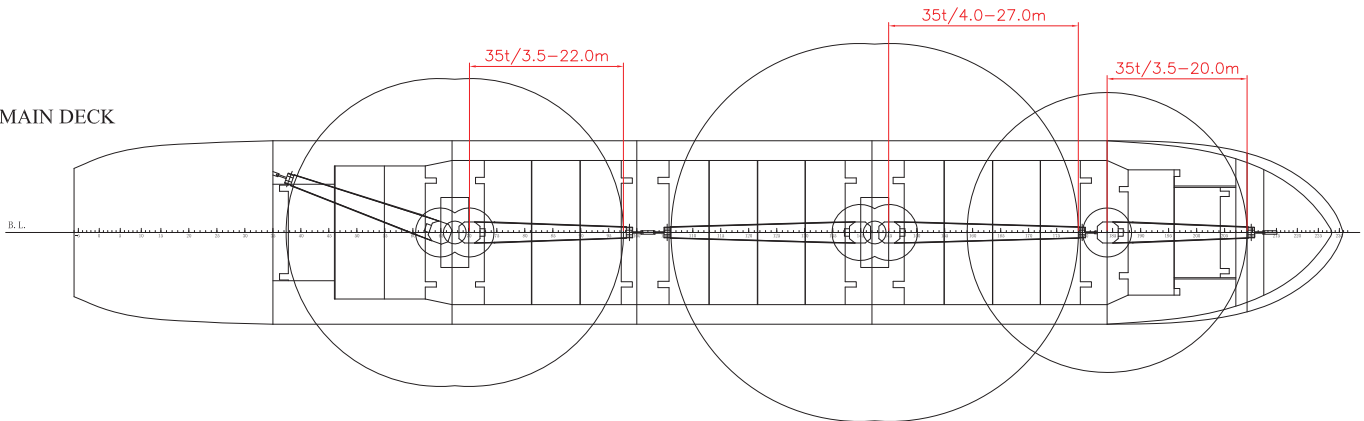

COSCO HEAVY TRANSPORT

— Le Type —

<u>Vessel Name</u>	<u>Built</u>
Le Yi	2000
Le Li	2000
Le Cong	2000
Le He	2001

Main Data

Flag:	Chinese
Classification:	CCS
Speed:	14 knots
LOA:	182.67 m (599.3 ft)
Breadth moulded:	26.2 m (86 ft)
Depth:	14.0 m (45.9 ft)
Draft:	10.0 m (32.8 ft)
Deadweight:	28,450 mt
SWL	35 mt x 5 (Comb 70 mt)
TEU	1069
Shape Box Hold	

www.coscoht.com

— Le Type —

TRANSVERSE SECTION

SIDE VIEW

MAIN DECK

TWEENDECK

LOWERHOLD

COSCO Shipping Americas Inc.
Telephone: +1-281-497-4300
E-mail: Americas@coscoht.com