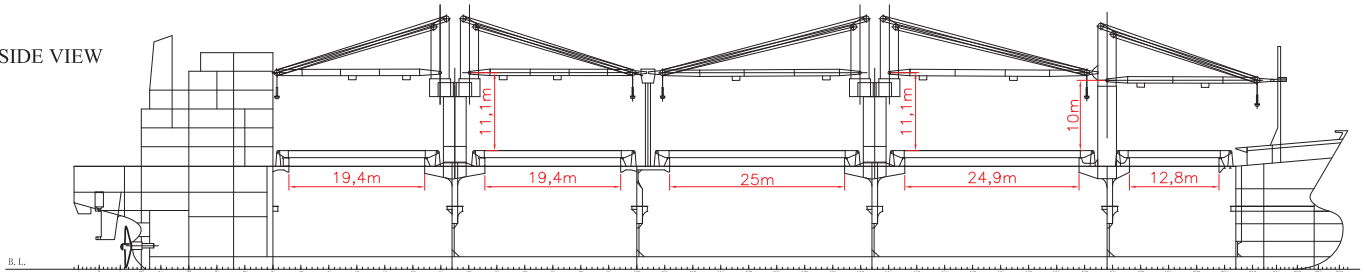

COSCO HEAVY TRANSPORT

— Le Type —

<u>Vessel Name</u>	<u>Built</u>
Le Yi	2000
Le Li	2000
Le Cong	2000
Le He	2001

Main Data

Flag:	Chinese
Classification:	CCS
Speed:	14 knots
LOA:	182.67 m (599.3 ft)
Breadth moulded:	26.2 m (86 ft)
Depth:	14.0 m (45.9 ft)
Draft:	10.0 m (32.8 ft)
Deadweight:	28,450 mt
SWL	35 mt x 5 (Comb 70 mt)
TEU	1069
Shape Box Hold	

www.coscoht.com

— Le Type —

TRANSVERSE SECTION

SIDE VIEW

MAIN DECK

TWEENDECK

LOWERHOLD

COSCO Shipping Americas Inc.
Telephone: +1-281-497-4300
E-mail: Americas@coscoht.com