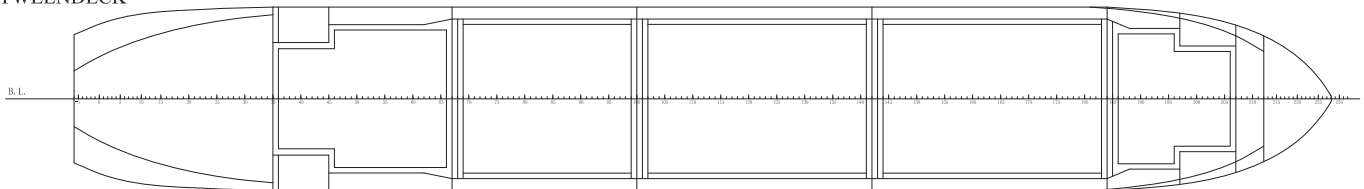

COSCO HEAVY TRANSPORT

— Le Type —

<u>Vessel Name</u>	<u>Built</u>
Le Yi	2000
Le Li	2000
Le Cong	2000
Le He	2001

Main Data

Flag:	Chinese
Classification:	CCS
Speed:	14 knots
LOA:	182.67 m (599.3 ft)
Breadth moulded:	26.2 m (86 ft)
Depth:	14.0 m (45.9 ft)
Draft:	10.0 m (32.8 ft)
Deadweight:	28,450 mt
SWL	35 mt x 5 (Comb 70 mt)
TEU	1069
Shape Box Hold	

www.coscoht.com

— Le Type —

TRANSVERSE SECTION

SIDE VIEW

MAIN DECK

TWEENDECK

LOWERHOLD

COSCO Shipping Americas Inc.
Telephone: +1-281-497-4300
E-mail: Americas@coscoht.com