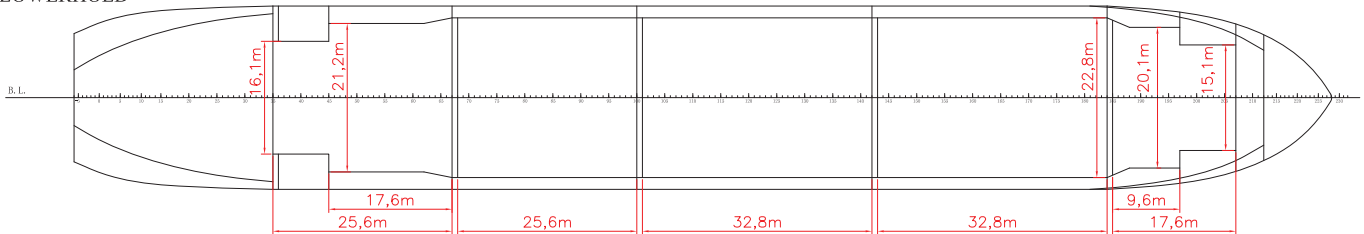

COSCO HEAVY TRANSPORT

— Le Type —

<u>Vessel Name</u>	<u>Built</u>
Le Yi	2000
Le Li	2000
Le Cong	2000
Le He	2001

Main Data

Flag:	Chinese
Classification:	CCS
Speed:	14 knots
LOA:	182.67 m (599.3 ft)
Breadth moulded:	26.2 m (86 ft)
Depth:	14.0 m (45.9 ft)
Draft:	10.0 m (32.8 ft)
Deadweight:	28,450 mt
SWL	35 mt x 5 (Comb 70 mt)
TEU	1069
Shape Box Hold	

www.coscoht.com

— Le Type —

TRANSVERSE SECTION

SIDE VIEW

MAIN DECK

TWEENDECK

LOWERHOLD

COSCO Shipping Americas Inc.
Telephone: +1-281-497-4300
E-mail: Americas@coscoht.com