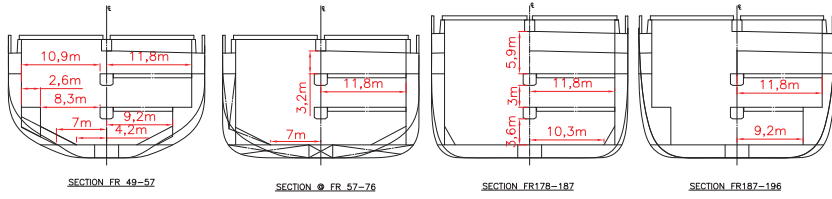

COSCO HEAVY TRANSPORT

— Song Type 1 —

Vessel Name

Feng Huang Song
Kong Que Song

Built

2009
2010

Main Data

Flag:	Hong Kong
Classification:	CCS
Speed:	15.1 knots
LOA:	179.5 m (588.9 ft)
Breadth moulded:	27.2 m (89.24 ft)
Depth:	14.5 m (47.6 ft)
Draft:	10.2 m (33.46 ft)
Deadweight:	27,000 mt
SWL	40 mt x 2 + 45 mt x 2 (Comb 118 mt)
TEU	1344
Triple Deck in Hold	

www.coscoht.com

— Song Type 1 —

SIDE VIEW

MAIN DECK

TWENDECK / HIGH

TWENDECK / LOW

LOWERHOLD

COSCO Shipping Americas Inc.
 Telephone: +1-281-497-4300
 E-mail: Americas@coscoht.com