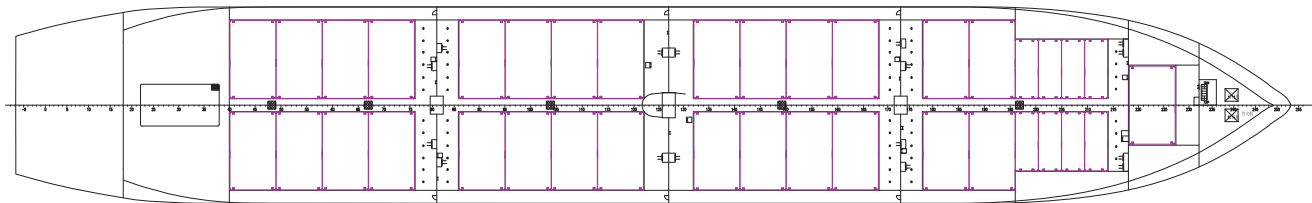

COSCO HEAVY TRANSPORT

— Song Type 1 —

Vessel Name

Feng Huang Song
Kong Que Song

Built

2009
2010

Main Data

Flag:	Hong Kong
Classification:	CCS
Speed:	15.1 knots
LOA:	179.5 m (588.9 ft)
Breadth moulded:	27.2 m (89.24 ft)
Depth:	14.5 m (47.6 ft)
Draft:	10.2 m (33.46 ft)
Deadweight:	27,000 mt
SWL	40 mt x 2 + 45 mt x 2 (Comb 118 mt)
TEU	1344
Triple Deck in Hold	

www.coscoht.com

— Song Type 1 —

SIDE VIEW

MAIN DECK

TWENDECK / HIGH

TWENDECK / LOW

LOWERHOLD

COSCO Shipping Americas Inc.
 Telephone: +1-281-497-4300
 E-mail: Americas@coscoht.com