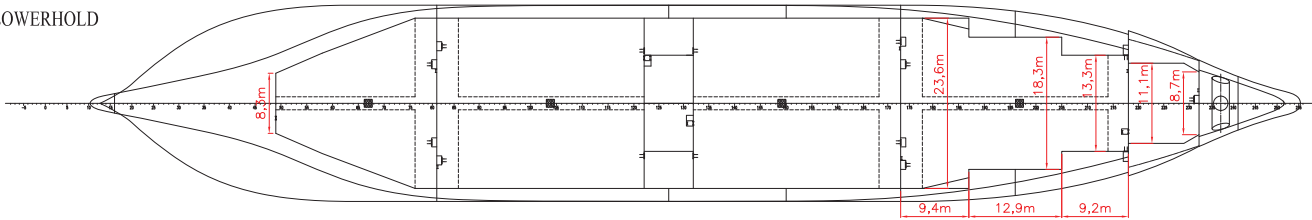

COSCO HEAVY TRANSPORT

— Song Type 1 —

Vessel Name

Feng Huang Song
Kong Que Song

Built

2009
2010

Main Data

Flag:	Hong Kong
Classification:	CCS
Speed:	15.1 knots
LOA:	179.5 m (588.9 ft)
Breadth moulded:	27.2 m (89.24 ft)
Depth:	14.5 m (47.6 ft)
Draft:	10.2 m (33.46 ft)
Deadweight:	27,000 mt
SWL	40 mt x 2 + 45 mt x 2 (Comb 118 mt)
TEU	1344
Triple Deck in Hold	

www.coscoht.com

— Song Type 1 —

SIDE VIEW

MAIN DECK

TWENDECK / HIGH

TWENDECK / LOW

LOWERHOLD

COSCO Shipping Americas Inc.
 Telephone: +1-281-497-4300
 E-mail: Americas@coscoht.com