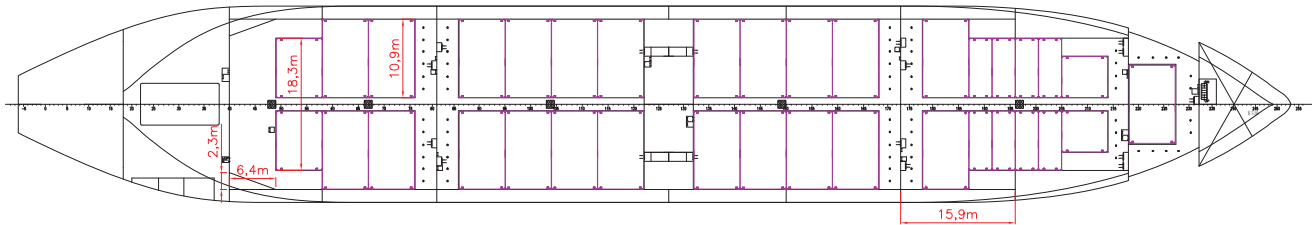

COSCO HEAVY TRANSPORT

— Song Type 1 —

Vessel Name

Feng Huang Song
Kong Que Song

Built

2009
2010

Main Data

Flag:	Hong Kong
Classification:	CCS
Speed:	15.1 knots
LOA:	179.5 m (588.9 ft)
Breadth moulded:	27.2 m (89.24 ft)
Depth:	14.5 m (47.6 ft)
Draft:	10.2 m (33.46 ft)
Deadweight:	27,000 mt
SWL	40 mt x 2 + 45 mt x 2 (Comb 118 mt)
TEU	1344
Triple Deck in Hold	

www.coscoht.com

— Song Type 1 —

SIDE VIEW

MAIN DECK

TWENDECK / HIGH

TWENDECK / LOW

LOWERHOLD

COSCO Shipping Americas Inc.
 Telephone: +1-281-497-4300
 E-mail: Americas@coscoht.com