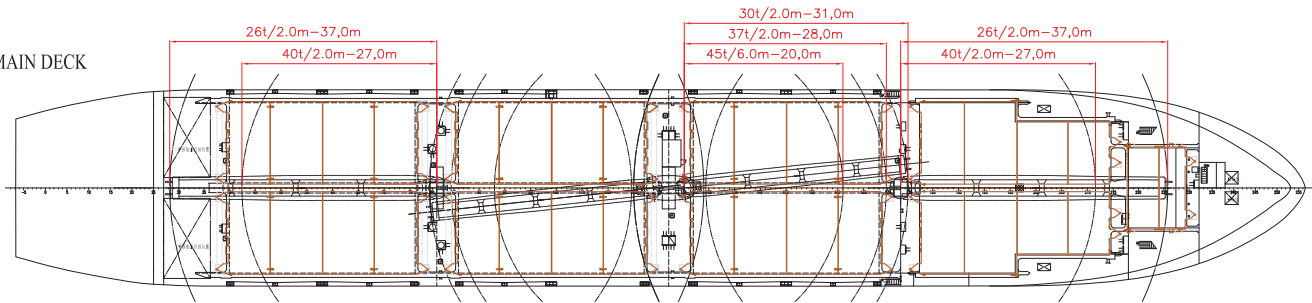

COSCO HEAVY TRANSPORT

— Song Type 1 —

Vessel Name

Feng Huang Song
Kong Que Song

Built

2009
2010

Main Data

Flag:	Hong Kong
Classification:	CCS
Speed:	15.1 knots
LOA:	179.5 m (588.9 ft)
Breadth moulded:	27.2 m (89.24 ft)
Depth:	14.5 m (47.6 ft)
Draft:	10.2 m (33.46 ft)
Deadweight:	27,000 mt
SWL	40 mt x 2 + 45 mt x 2 (Comb 118 mt)
TEU	1344
Triple Deck in Hold	

www.coscoht.com

— Song Type 1 —

SIDE VIEW

MAIN DECK

TWENDECK / HIGH

TWENDECK / LOW

LOWERHOLD

COSCO Shipping Americas Inc.
 Telephone: +1-281-497-4300
 E-mail: Americas@coscoht.com