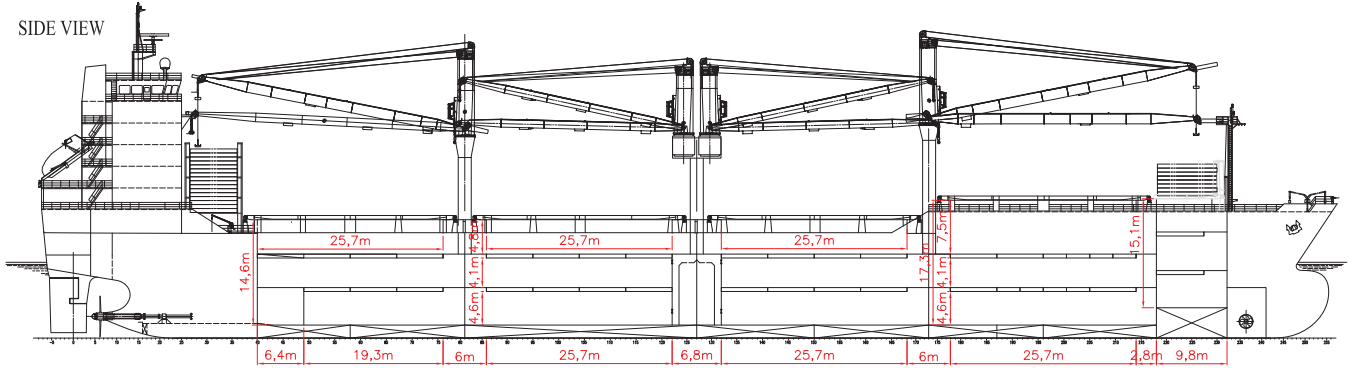

COSCO HEAVY TRANSPORT

— Song Type 1 —

Vessel Name

Feng Huang Song
Kong Que Song

Built

2009
2010

Main Data

Flag:	Hong Kong
Classification:	CCS
Speed:	15.1 knots
LOA:	179.5 m (588.9 ft)
Breadth moulded:	27.2 m (89.24 ft)
Depth:	14.5 m (47.6 ft)
Draft:	10.2 m (33.46 ft)
Deadweight:	27,000 mt
SWL	40 mt x 2 + 45 mt x 2 (Comb 118 mt)
TEU	1344
Triple Deck in Hold	

www.coscoht.com

— Song Type 1 —

SIDE VIEW

MAIN DECK

TWENDECK / HIGH

TWENDECK / LOW

LOWERHOLD

COSCO Shipping Americas Inc.
 Telephone: +1-281-497-4300
 E-mail: Americas@coscoht.com