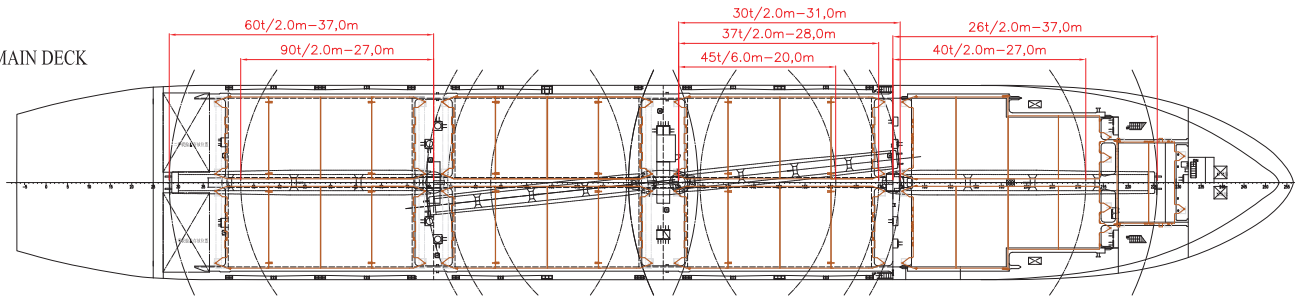

### Main Data

Flag:	Chinese/Hong Kong
Classification:	CCS
Speed:	15.1 knots
LOA:	179.5 m (588.9 ft)
Breadth moulded:	27.2 m (89.24 ft)
Depth:	14.5 m (47.6 ft)
Draft:	10.2 m (33.46 ft)
Deadweight:	27,000 mt
SWL	40 mt x 1 + 45 mt x 2 + 90 mt x 1 (Comb 180 mt)
TEU	1344
Triple Deck in Hold	

[www.coscoht.com](http://www.coscoht.com)

— Song Type 2 —

SECTION FR 49-57 SECTION FR 57-76 SECTION FR178-187 SECTION FR187-196

SIDE VIEW

MAIN DECK

TWENDECK / HIGH

TWENDECK / LOW

LOWERHOLD