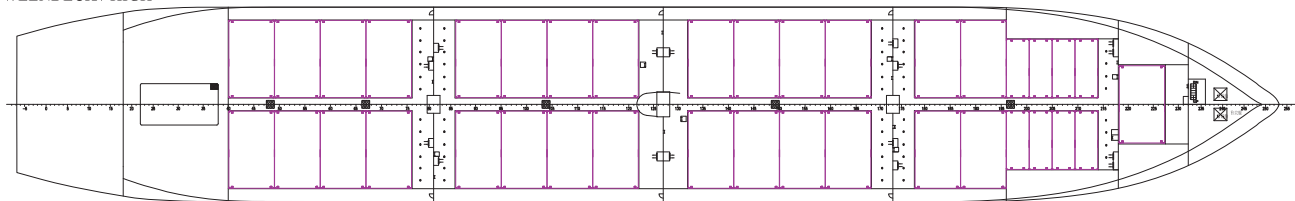

### Main Data

Flag:	Chinese/Hong Kong
Classification:	CCS
Speed:	15.1 knots
LOA:	179.5 m (588.9 ft)
Breadth moulded:	27.2 m (89.24 ft)
Depth:	14.5 m (47.6 ft)
Draft:	10.2 m (33.46 ft)
Deadweight:	27,000 mt
SWL	40 mt x 1 + 45 mt x 2 + 90 mt x 1 (Comb 180 mt)
TEU	1344
Triple Deck in Hold	

[www.coscoht.com](http://www.coscoht.com)

— Song Type 2 —

SECTION FR 49-57 SECTION FR 57-76 SECTION FR178-187 SECTION FR187-196

SIDE VIEW

MAIN DECK

TWENDECK / HIGH

TWENDECK / LOW

LOWERHOLD