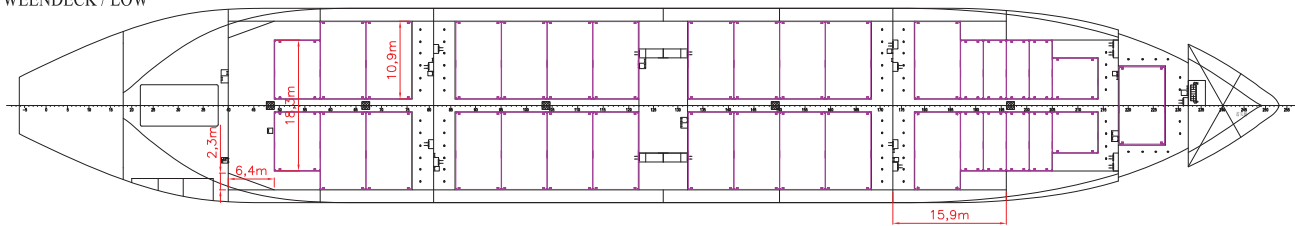

### Main Data

Flag:	Chinese/Hong Kong
Classification:	CCS
Speed:	15.1 knots
LOA:	179.5 m (588.9 ft)
Breadth moulded:	27.2 m (89.24 ft)
Depth:	14.5 m (47.6 ft)
Draft:	10.2 m (33.46 ft)
Deadweight:	27,000 mt
SWL	40 mt x 1 + 45 mt x 2 + 90 mt x 1 (Comb 180 mt)
TEU	1344
Triple Deck in Hold	

[www.coscoht.com](http://www.coscoht.com)

— Song Type 2 —

SECTION FR 49-57 SECTION FR 57-76 SECTION FR178-187 SECTION FR187-196

SIDE VIEW

MAIN DECK

TWENDECK / HIGH

TWENDECK / LOW

LOWERHOLD