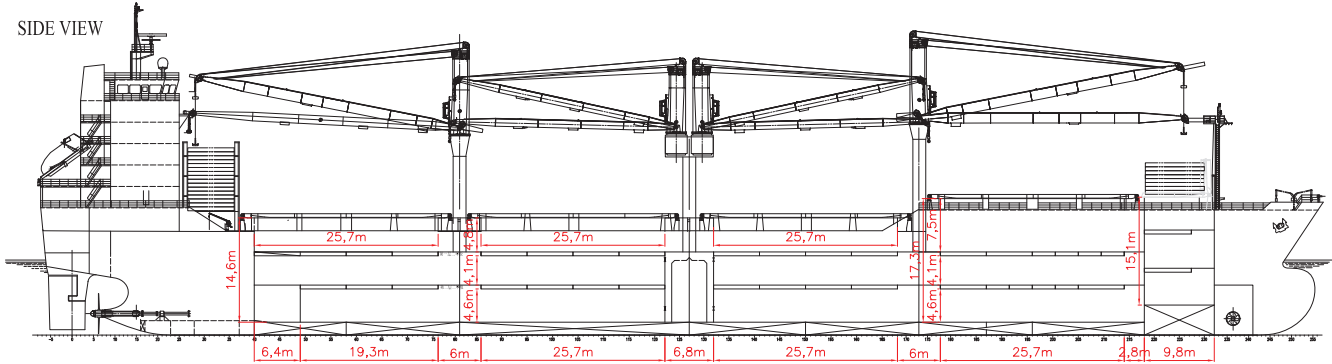

### Main Data

Flag:	Chinese/Hong Kong
Classification:	CCS
Speed:	15.1 knots
LOA:	179.5 m (588.9 ft)
Breadth moulded:	27.2 m (89.24 ft)
Depth:	14.5 m (47.6 ft)
Draft:	10.2 m (33.46 ft)
Deadweight:	27,000 mt
SWL	40 mt x 1 + 45 mt x 2 + 90 mt x 1 (Comb 180 mt)
TEU	1344
Triple Deck in Hold	

[www.coscoht.com](http://www.coscoht.com)

— Song Type 2 —

SECTION FR 49-57 SECTION FR 57-76 SECTION FR178-187 SECTION FR187-196

SIDE VIEW

MAIN DECK

TWENDECK / HIGH

TWENDECK / LOW

LOWERHOLD