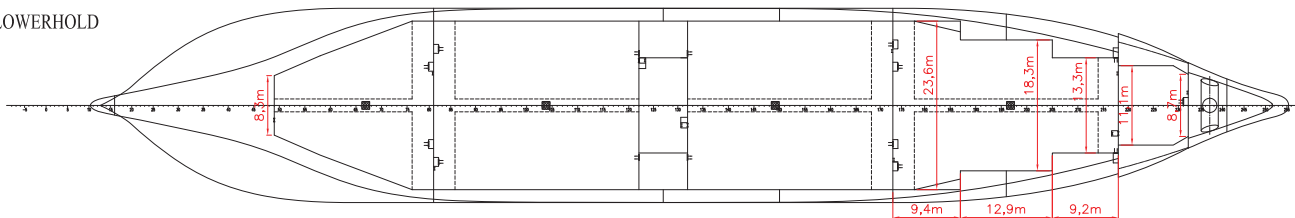

### Main Data

Flag:	Chinese/Hong Kong
Classification:	CCS
Speed:	15.1 knots
LOA:	179.5 m (588.9 ft)
Breadth moulded:	27.2 m (89.24 ft)
Depth:	14.5 m (47.6 ft)
Draft:	10.2 m (33.46 ft)
Deadweight:	27,000 mt
SWL	40 mt x 1 + 45 mt x 2 + 90 mt x 1 (Comb 180 mt)
TEU	1344
Triple Deck in Hold	

[www.coscoht.com](http://www.coscoht.com)

— Song Type 2 —

SECTION FR 49-57 SECTION FR 57-76 SECTION FR178-187 SECTION FR187-196

SIDE VIEW

MAIN DECK

TWENDECK / HIGH

TWENDECK / LOW

LOWERHOLD