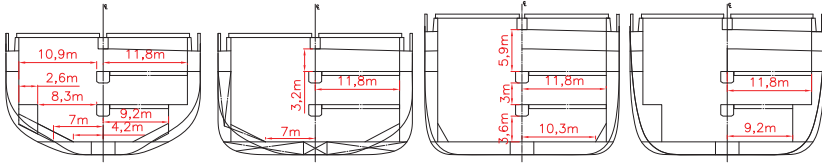

— Song Type 2 —

SECTION FR 49-57 SECTION FR 57-76 SECTION FR178-187 SECTION FR187-196

SIDE VIEW